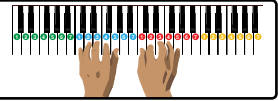

QuickStart

Follow the Music
 "Start Here," read downward,
 then continue on top right

Hand Placement
 Play all blue notes with Left hand
 and all red notes with Right hand

START HERE

CONTINUE

CONTINUE

END HERE

White & Black Keys
 Play the white key when you see
 a white number and the black key
 directly to the right of the white key
 when you see a black number

Note Values
 Circles within ovals
 are held down
 longer than
 circle notes alone

Multiple Notes
 A gray bar is used
 to indicate when multiple
 notes are to be played
 at the same time