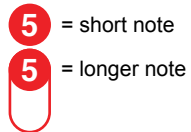

QuickStart

Follow the Music
 "Start Here," read downward,
 then continue on top right

Hand Placement
 Play all blue notes with Left hand
 and all red notes with Right hand

START HERE

CONTINUE

CONTINUE

END HERE

White & Black Keys
 Play the white key when you see
 a white number and the black key
 directly to the right of the white key
 when you see a black number

Note Values
 Circles within ovals
 are held down
 longer than
 circle notes alone

Multiple Notes
 A gray bar is used
 to indicate when multiple
 notes are to be played
 at the same time