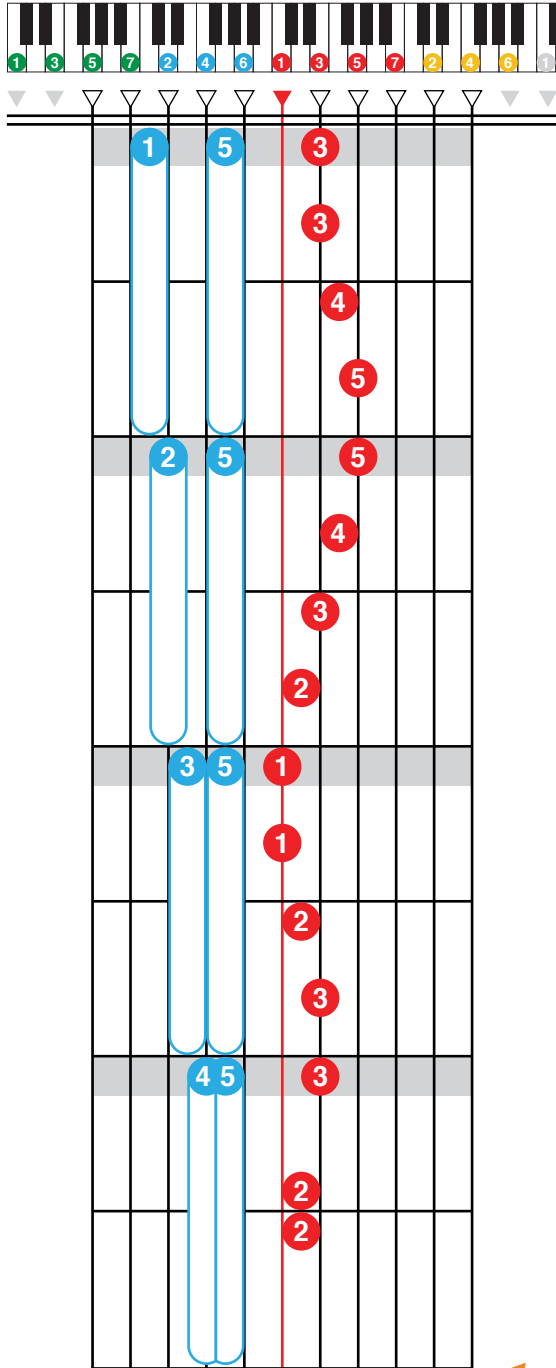

QuickStart

Follow the Music
 "Start Here," read downward,
 then continue on top right

Hand Placement
 Play all blue notes with Left hand
 and all red notes with Right hand

START HERE

CONTINUE

CONTINUE

END HERE

White & Black Keys
 Play the white key when you see
 a white number and the black key
 directly to the right of the white key
 when you see a black number

Note Values
 Circles within ovals
 are held down
 longer than
 circle notes alone

Multiple Notes
 A gray bar is used
 to indicate when multiple
 notes are to be played
 at the same time