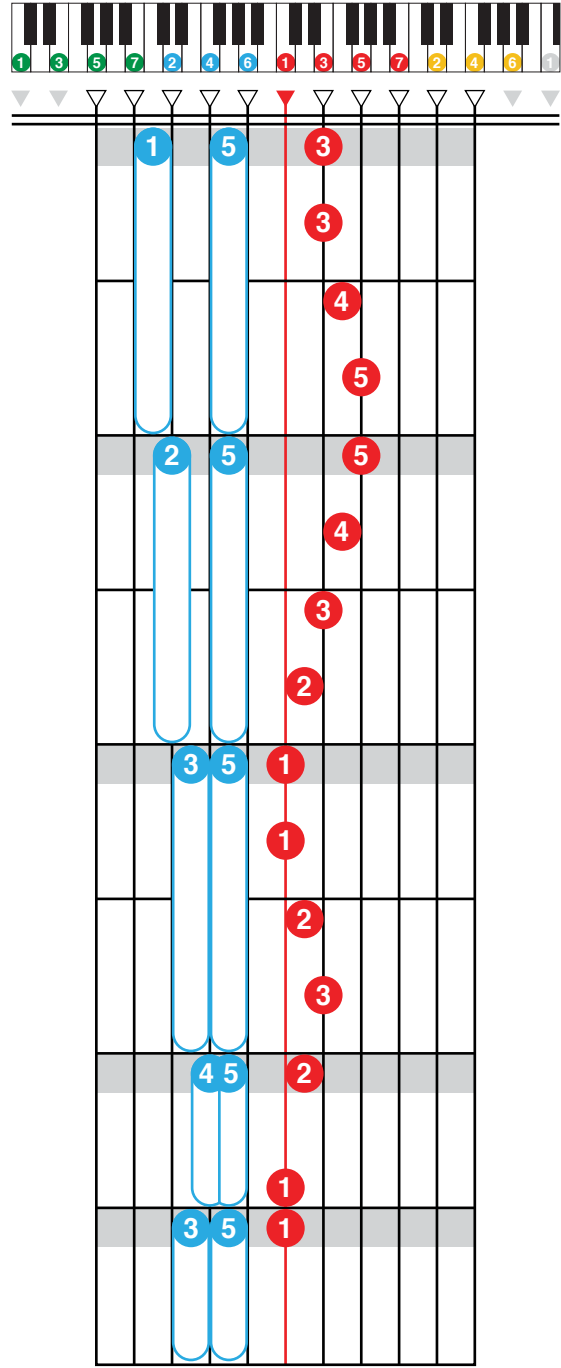

QuickStart

Follow the Music
 "Start Here," read downward,
 then continue on top right

Hand Placement
 Play all blue notes with Left hand
 and all red notes with Right hand

START HERE

CONTINUE

CONTINUE

END HERE

White & Black Keys
 Play the white key when you see
 a white number and the black key
 directly to the right of the white key
 when you see a black number

Note Values
 Circles within ovals
 are held down
 longer than
 circle notes alone

Multiple Notes
 A gray bar is used
 to indicate when multiple
 notes are to be played
 at the same time